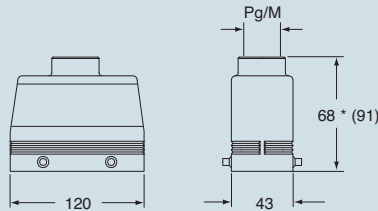

insert centre distance:  
104 x 27 mm

hoods with 4 pegs

hoods with 2 pegs

description	part No.		entry		part No.		entry	
			Pg	M			Pg	M
with pegs, side entry	<b>CHO 24</b>		21		<b>MHO 24.25</b>		25	
with pegs, side entry					<b>MHO 24.32</b>		32	
with pegs, side entry, high construction	<b>CAO 24.21</b>		21		<b>MAO 24.32</b>		32	
with pegs, side entry, high construction	<b>CAO 24.29</b>		29		<b>MAO 24.40</b>		40	
with pegs, top entry	<b>CHV 24</b>		21		<b>MHV 24.25 **</b>		25	
with pegs, top entry					<b>MHV 24.32</b>		32	
with pegs, top entry	<b>CHV 24.29</b>		29		<b>MHV 24.40</b>		40	
with pegs, top entry, high construction	<b>CAV 24.21</b>		21		<b>MAV 24.32</b>		32	
with pegs, top entry, high construction	<b>CAV 24.29</b>		29		<b>MAV 24.40</b>		40	
with pegs, frontal entry, high construction	<b>CAF 24.21</b>		21		<b>MAF 24.25</b>		25	
with pegs, frontal entry, high construction	<b>CAF 24.29</b>		29		<b>MAF 24.32</b>		32	
with pegs, frontal entry, high construction, without adaptor *	<b>CFF 24.21</b>		21		<b>MFF 24.25</b>		25	
with pegs, frontal entry, high construction, without adaptor *	<b>CFF 24.29</b>		29		<b>MFF 24.32</b>		32	

\* enclosure without adaptor, threaded on the body, to be used only with a complete cable clamp.

\*\* can only be used with a complete cable clamp (to be purchased separately)

dimensions in mm

CHO (CAO) and MHO (MAO)

CHV (CAV) and MHV (MAV)

\* 69.5 for Pg 29 - M 40 versions

CAF/CFF and MAF/MFF

dimensions in mm

CHO L (CAO L) and MHO L (MAO L)

CHV L (CAV L) and MHV L (MAV L)

\* 69.5 for Pg 29 - M 40 versions

**CALUS**® Type 4/4X/12

dimensions shown are not binding and may be changed without notice

size 104.27