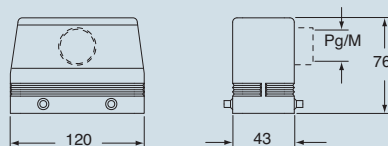

insert centre distance:  
104 x 27 mm

hoods with 4 pegs

hoods with 2 pegs

description	part No.		entry		part No.		entry	
			Pg	M			Pg	M
with pegs, side entry	<b>CHO 24</b>		21		<b>MHO 24.25</b>		25	
with pegs, side entry					<b>MHO 24.32</b>		32	
with pegs, side entry, high construction	<b>CAO 24.21</b>		21		<b>MAO 24.32</b>		32	
with pegs, side entry, high construction	<b>CAO 24.29</b>		29		<b>MAO 24.40</b>		40	
with pegs, top entry	<b>CHV 24</b>		21		<b>MHV 24.25 **</b>		25	
with pegs, top entry					<b>MHV 24.32</b>		32	
with pegs, top entry	<b>CHV 24.29</b>		29		<b>MHV 24.40</b>		40	
with pegs, top entry, high construction	<b>CAV 24.21</b>		21		<b>MAV 24.32</b>		32	
with pegs, top entry, high construction	<b>CAV 24.29</b>		29		<b>MAV 24.40</b>		40	
with pegs, frontal entry, high construction	<b>CAF 24.21</b>		21		<b>MAF 24.25</b>		25	
with pegs, frontal entry, high construction	<b>CAF 24.29</b>		29		<b>MAF 24.32</b>		32	
with pegs, frontal entry, high construction, without adaptor *	<b>CFF 24.21</b>		21		<b>MFF 24.25</b>		25	
with pegs, frontal entry, high construction, without adaptor *	<b>CFF 24.29</b>		29		<b>MFF 24.32</b>		32	

\* enclosure without adaptor, threaded on the body, to be used only with a complete cable clamp.

\*\* can only be used with a complete cable clamp (to be purchased separately)

dimensions in mm

CHO (CAO) and MHO (MAO)

CHV (CAV) and MHV (MAV)

\* 69.5 for Pg 29 - M 40 versions

CAF/CFF and MAF/MFF

dimensions in mm

CHO L (CAO L) and MHO L (MAO L)

CHV L (CAV L) and MHV L (MAV L)

\* 69.5 for Pg 29 - M 40 versions

**CALUS**® Type 4/4X/12

dimensions shown are not binding and may be changed without notice

size 104.27