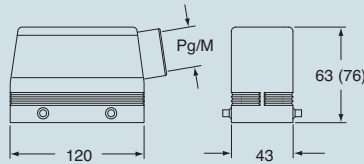

inserts:		page
CD .....	64 poles + ⊕	45
CDD .....	108 poles + ⊕	58
CQE .....	46 poles + ⊕	77
CN .....	24 poles + ⊕	83
CCE .....	24 poles + ⊕	92
CNE, CSE.....	24 poles + ⊕	93
CSS .....	24 poles + ⊕	101
CMSE .....	10+2 (aux) poles + ⊕	118
CMCE .....	10+2 (aux) poles + ⊕	118
CX .....	4/8 poles + ⊕	133
MIXO .....	6 modules	137-151

insert centre distance:  
104 x 27 mm

hoods with 4 pegs

hoods with 2 pegs

description	part No.		entry		part No.		entry	
			Pg	M			Pg	M
with pegs, side entry	<b>CHO 24</b>		21		<b>MHO 24.25</b>		25	
with pegs, side entry					<b>MHO 24.32</b>		32	
with pegs, side entry, high construction	<b>CAO 24.21</b>		21		<b>MAO 24.32</b>		32	
with pegs, side entry, high construction	<b>CAO 24.29</b>		29		<b>MAO 24.40</b>		40	
with pegs, top entry	<b>CHV 24</b>		21		<b>MHV 24.25 **</b>		25	
with pegs, top entry					<b>MHV 24.32</b>		32	
with pegs, top entry	<b>CHV 24.29</b>		29		<b>MHV 24.40</b>		40	
with pegs, top entry, high construction	<b>CAV 24.21</b>		21		<b>MAV 24.32</b>		32	
with pegs, top entry, high construction	<b>CAV 24.29</b>		29		<b>MAV 24.40</b>		40	
with pegs, frontal entry, high construction	<b>CAF 24.21</b>		21		<b>MAF 24.25</b>		25	
with pegs, frontal entry, high construction	<b>CAF 24.29</b>		29		<b>MAF 24.32</b>		32	
with pegs, frontal entry, high construction, without adaptor *	<b>CFF 24.21</b>		21		<b>MFF 24.25</b>		25	
with pegs, frontal entry, high construction, without adaptor *	<b>CFF 24.29</b>		29		<b>MFF 24.32</b>		32	

\* enclosure without adaptor, threaded on the body, to be used only with a complete cable clamp.

\*\* can only be used with a complete cable clamp (to be purchased separately)

dimensions in mm

CHO (CAO) and MHO (MAO)

dimensions shown are not binding and may be changed without notice

size 104.27