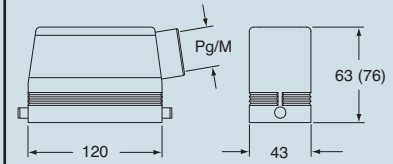

insert centre distance:  
104 x 27 mm

hoods with 4 pegs

hoods with 2 pegs

description	part No.		entry		part No.		entry	
			Pg	M			Pg	M
with pegs, side entry	<b>CHO 24</b>		21		<b>MHO 24.25</b>		25	
with pegs, side entry					<b>MHO 24.32</b>		32	
with pegs, side entry, high construction	<b>CAO 24.21</b>		21		<b>MAO 24.32</b>		32	
with pegs, side entry, high construction	<b>CAO 24.29</b>		29		<b>MAO 24.40</b>		40	
with pegs, top entry	<b>CHV 24</b>		21		<b>MHV 24.25 **</b>		25	
with pegs, top entry					<b>MHV 24.32</b>		32	
with pegs, top entry	<b>CHV 24.29</b>		29		<b>MHV 24.40</b>		40	
with pegs, top entry, high construction	<b>CAV 24.21</b>		21		<b>MAV 24.32</b>		32	
with pegs, top entry, high construction	<b>CAV 24.29</b>		29		<b>MAV 24.40</b>		40	
with pegs, frontal entry, high construction	<b>CAF 24.21</b>		21		<b>MAF 24.25</b>		25	
with pegs, frontal entry, high construction	<b>CAF 24.29</b>		29		<b>MAF 24.32</b>		32	
with pegs, frontal entry, high construction, without adaptor *	<b>CFF 24.21</b>		21		<b>MFF 24.25</b>		25	
with pegs, frontal entry, high construction, without adaptor *	<b>CFF 24.29</b>		29		<b>MFF 24.32</b>		32	

\* enclosure without adaptor, threaded on the body, to be used only with a complete cable clamp.

\*\* can only be used with a complete cable clamp (to be purchased separately)

dimensions in mm

CHO (CAO) and MHO (MAO)

CHV (CAV) and MHV (MAV)

\* 69.5 for Pg 29 - M 40 versions

CAF/CFF and MAF/MFF

dimensions in mm

CHO L (CAO L) and MHO L (MAO L)

CHV L (CAV L) and MHV L (MAV L)

\* 69.5 for Pg 29 - M 40 versions

**CALUS**® Type 4/4X/12

dimensions shown are not binding and may be changed without notice

size 104.27