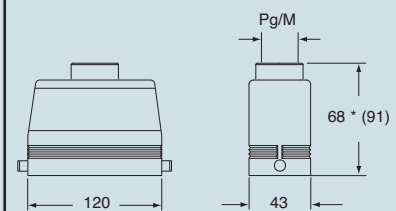

\* enclosure without adaptor, threaded on the body, to be used only with a complete cable clamp.

\*\* can only be used with a complete cable clamp (to be purchased separately)

dimensions in mm

CHO (CAO) and MHO (MAO)

CHV (CAV) and MHV (MAV)

\* 69.5 for Pg 29 - M 40 versions

CAF/CFF and MAF/MFF

dimensions in mm

CHO L (CAO L) and MHO L (MAO L)

CHV L (CAV L) and MHV L (MAV L)

\* 69.5 for Pg 29 - M 40 versions

**CALUS**® Type 4/4X/12

dimensions shown are not binding and may be changed without notice

size 104.27